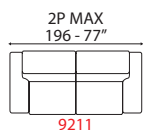

Montana

INFORMAZIONI TECNICHE

Inclusi poggiatesta regolabili con cricchetto a scatto.
Struttura in legno e derivati, con cinghie elastiche ad alta resistenza.
Imbottitura seduta, spalliera in poliuretano espanso.
Rivestimento pelli selezionate.
Rivestimento tessuti di alta qualità.
Piede metallo con finitura colori RAL.
Cuscini di seduta non amovibile.
Non sfoderabile.

Opzioni:
- Cuscini ornamentali non inclusi.

TECHNICAL INFORMATION

Included adjustable ratchet headrest.
Wooden structure and its by-products, with highly-resistant elastic belts.
Padded seat cushion, expanded polyurethane foam backrest.
Selected leather upholstery.
High-quality upholstery fabrics.
Metal feet with RAL colours finishing.
Not removable seat cushions.
Not removable covers.

Options:
- Decorative cushions not included.

INFORMATION TECHNIQUE

Appuis-tête réglables à cliquet.
Carcasse en bois et dérivés, avec courroies élastiques à haute résistance.
Rembourrage de l'assise et du dossier en polyuréthane expansé.
Revêtement en cuir sélectionné.
Revêtement en tissu haute qualité.
Pieds en métal, finition en couleurs RAL.
Coussins d'assise non amovibles.
Non déhoussable.

Options:
- Les coussins décoratifs ne sont pas inclus.